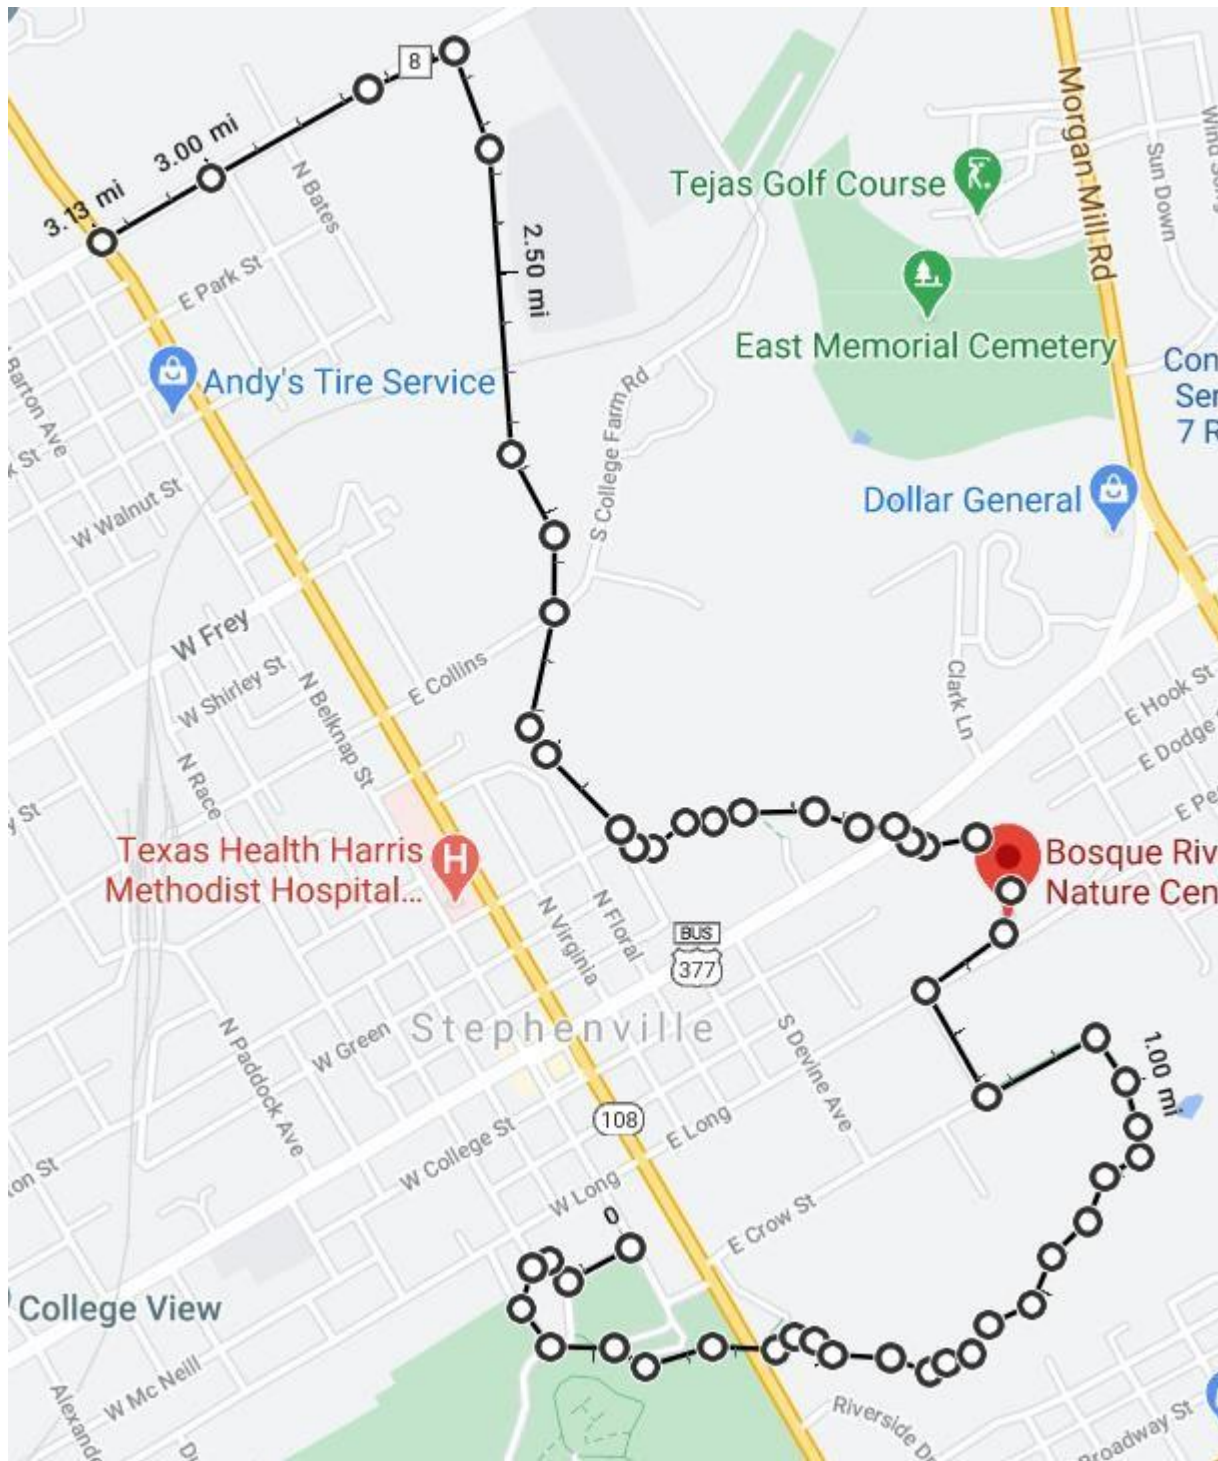

Start: Stephenville City Park – Large Pavilion

1st section (3 miles) of Spooktacular Half Marathon course on River Trail

Second portion of Spooktacular Half Marathon. From Graham & Hwy 8 intersection follow northern most Stephenville streets and circle Legends Gold Course on Prairie Wind – adding Sandra Palmer loop. Then return to start using same route.