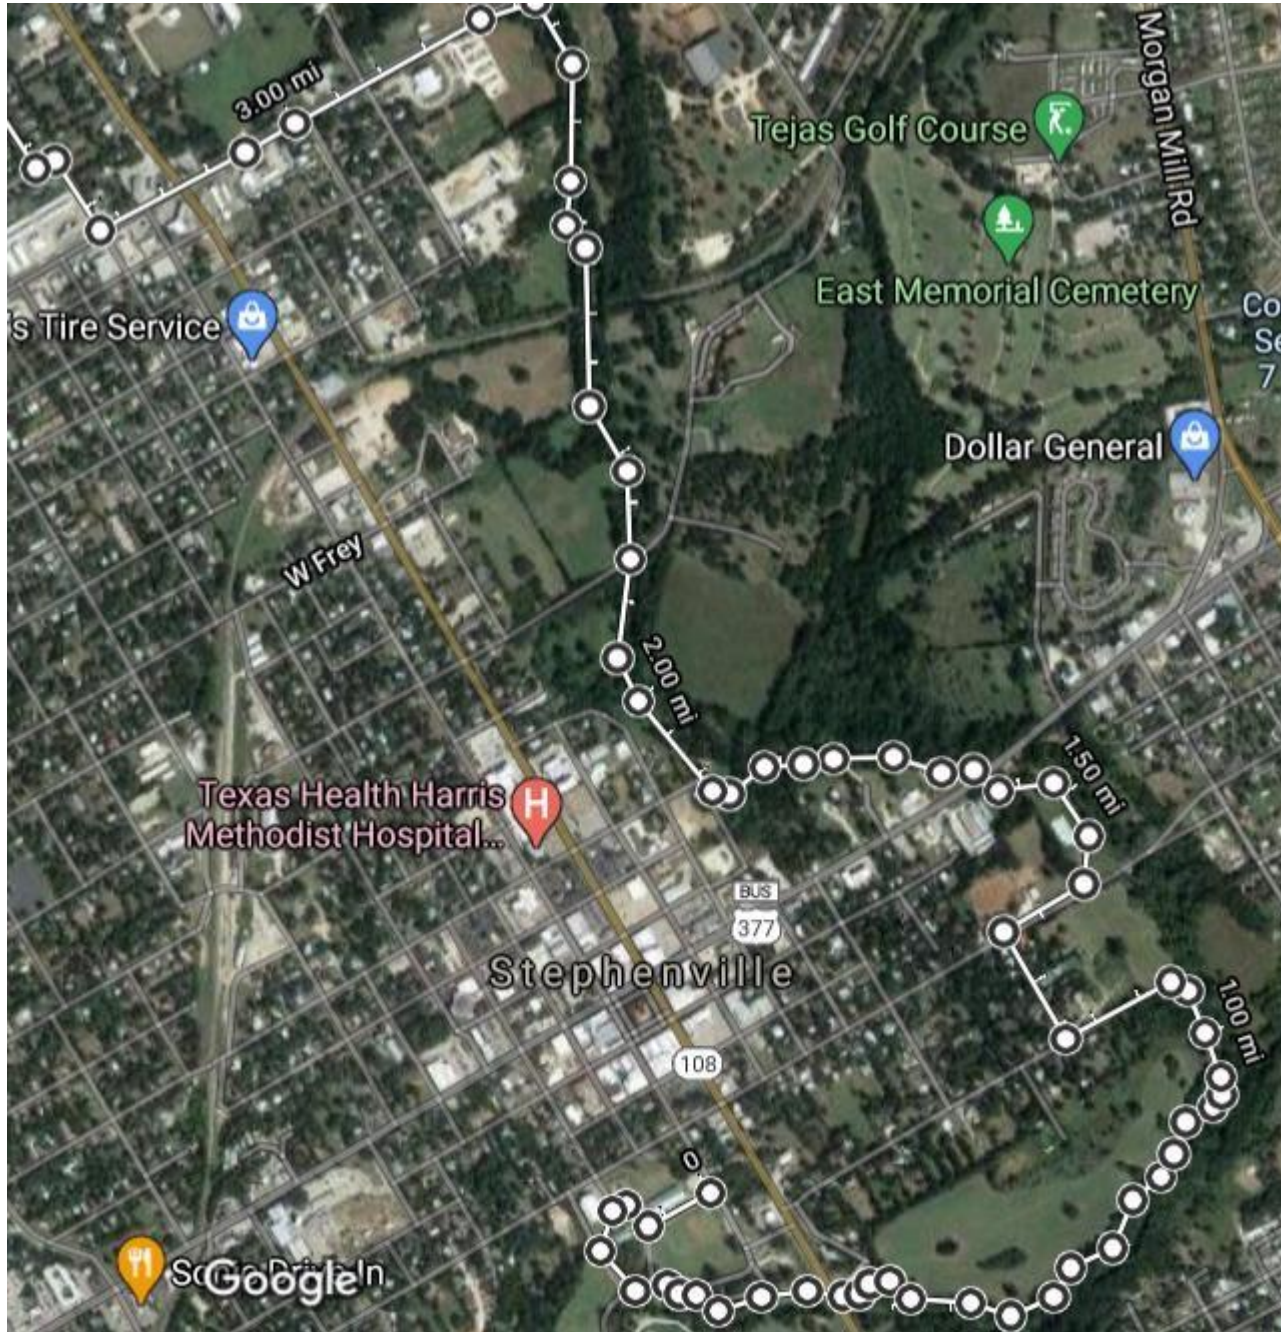

Start: Stephenville City Park – Large Pavilion

1st section (3 miles) of Spooktacular Half Marathon course on River Trail

Second portion of Spooktacular Half Marathon. From Graham & Hwy 8 intersection follow northern most Stephenville streets and circle Legends Gold Course on Prairie Wind – adding Sandra Palmer loop. Then return to start using same route.